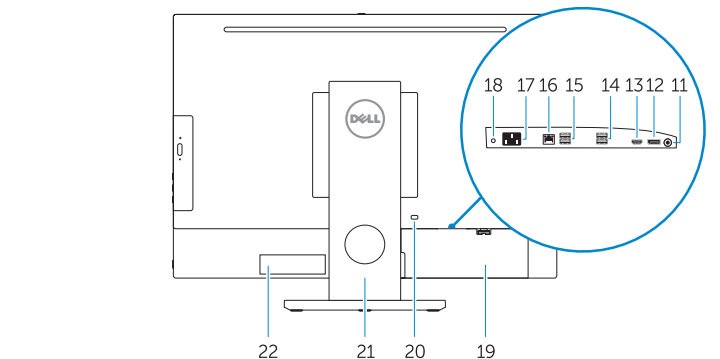

Fitur | Funciones | الميزات

1. Microphone
2. Camera (optional)
3. Camera privacy latch (optional)
4. Camera status light (optional)
5. Microphone
6. Optical drive (optional)
7. On Screen Display (OSD) buttons
8. Hard drive status light
9. Power status light
10. Power button/Power light
11. Audio port
12. DisplayPort
13. HDMI out port
14. USB 3.0 ports
15. USB 2.0 ports
16. Network port
17. Power connector port
18. Power diagnostic light
19. Cable cover
20. Security cable slot
21. Stand
22. Service tag label
23. Headset connector
24. USB 3.0 port
25. USB 3.0 port with PowerShare
26. Media card reader