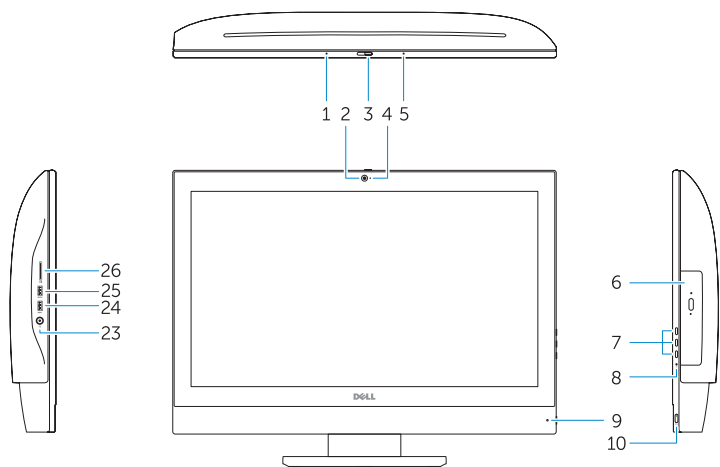

Fitur | Funciones | الميزات

1. Microphone
2. Camera (optional)
3. Camera privacy latch (optional)
4. Camera status light (optional)
5. Microphone
6. Optical drive (optional)
7. On Screen Display (OSD) buttons
8. Hard drive status light
9. Power status light
10. Power button/Power light
11. Audio port
12. DisplayPort
13. HDMI out port
14. USB 3.0 ports
15. USB 2.0 ports
16. Network port
17. Power connector port
18. Power diagnostic light
19. Cable cover
20. Security cable slot
21. Stand
22. Service tag label
23. Headset connector
24. USB 3.0 port
25. USB 3.0 port with PowerShare
26. Media card reader